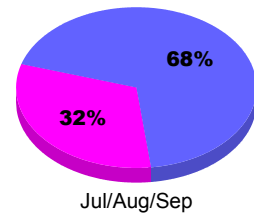

Membership Results
2010-2011

Membership
2009-2010

Month	Net Memb Goal	Actual New Memb	Actual Dropped Memb	Gain/Loss of Memb	Gain/Loss of Memb
Jul/Aug/Sep	39	29	-51	-22	-9
Totals	39	29	-51	-22	-9

Membership Results 2010-2011

Goal, New, Dropped, Gain/Loss

Comparison of Membership Gain/Loss

Current Year Compared to the Previous Year

Gender Comparison 2010-2011

■ Male ■ Female